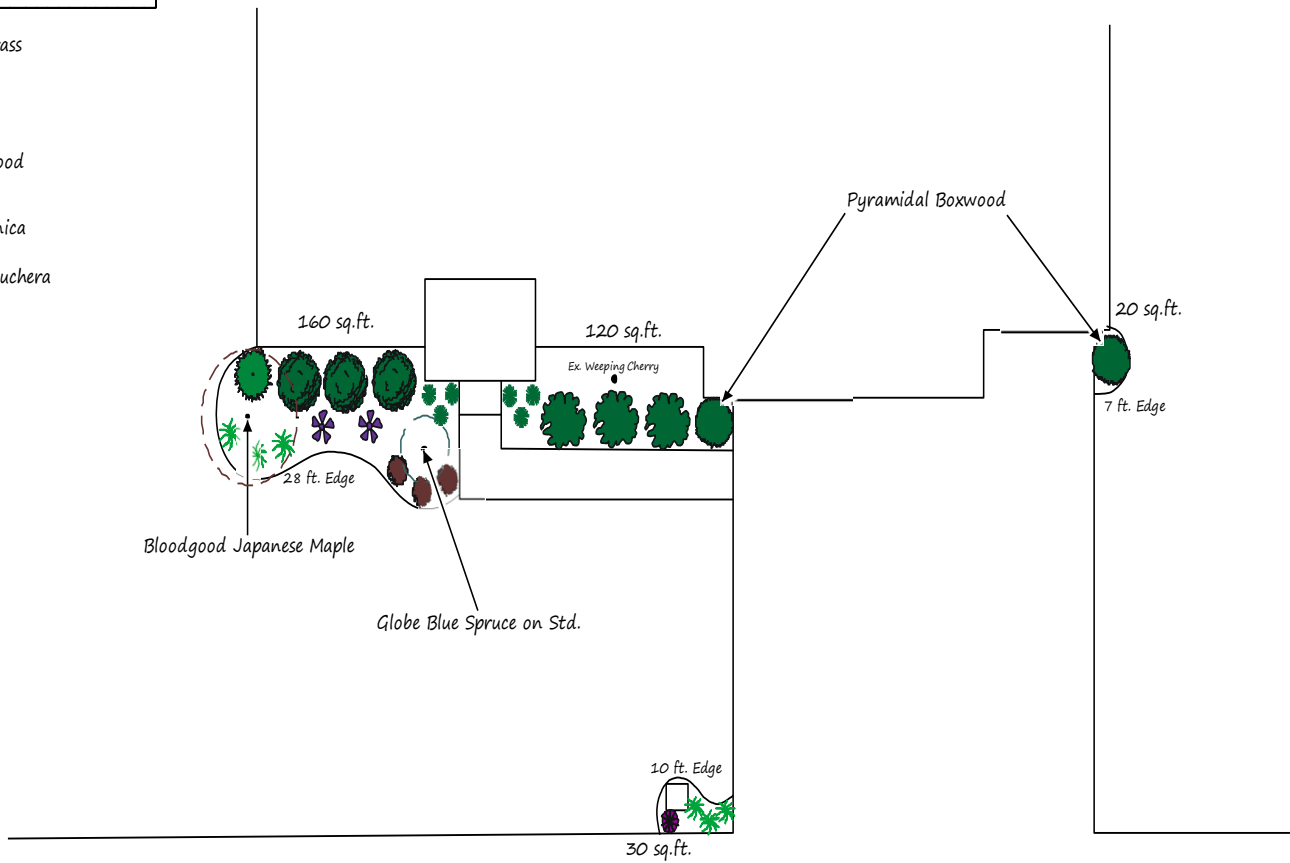

Smith 12345 Applegate Dr. St. Louis, MO.

SCALE: 1/8" = 1'

-  = Dwarf Fountain Grass
-  = Stella Daylily
-  = Wintergreen Boxwood
-  = Royal Candles Veronica
-  = Purple Petticoats Heuchera
-  = Sea Thrift
-  = Rose Azalea

741-3121
 Established 1872

A. WALDBART AND SONS
 Nursery

Landscape Designers, Landscape Contractors & Nurserymen
 5517 N. Highway 87, Florissant MO 63034