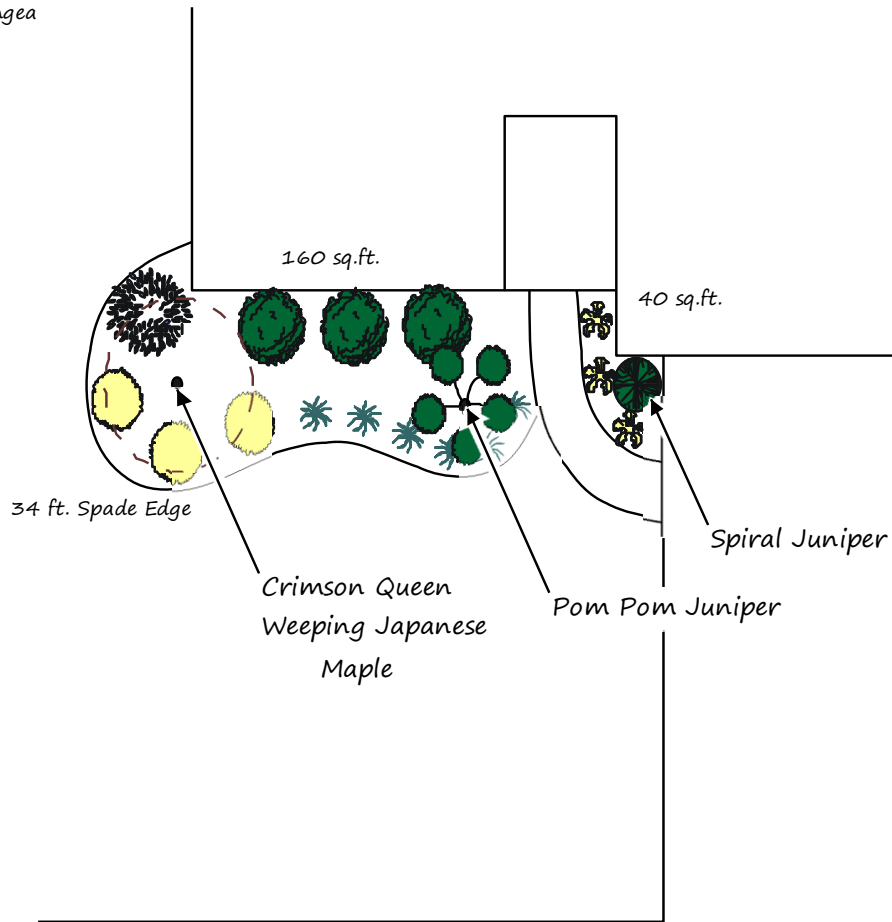

Smith 1234 Cherrywood Ln. St. Louis, MO.

SCALE: 1/8" = 1'

-  = Endless Summer Hydrangea
-  = Bonanza Gold Barberry
-  = Green Velvet Boxwood
-  = Firewitch Dianthus
-  = Gold Standard Hosta

741-3121

A. WALDBART AND SONS
Nursery Established 1872